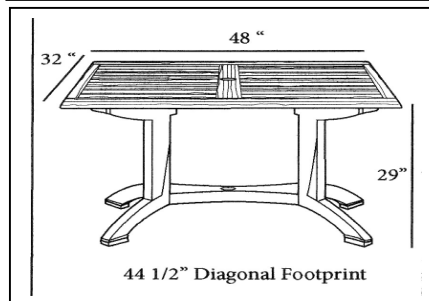

48" x 32" Rectangular Atlanta Teakwood Decor Table

Color: Simulated teakwood grain top with satin finish.

- 51.0 Lbs.
- 48" x 32" Rectagular x 29"H.
- 100% Resin Pedestal Base.
- 1 1/2" diameter umbrella hole with plug.
- UV resistant
- Masterpack of 1.
- Leg leveler on one leg.
- *\$50.00 charge for Grosfillex orders under \$500.00.*
- Some assembly required.

Item #: GR 4832WRT

Winston Top Color

Winston Base Color

Teakwood

NATIONAL OUTDOOR FURNITURE, INC.

1210 W. Main Street #296. Riverhead, NY 11901

Toll-Free Phone: 1-888-663-4621

Phone: 631-369-9099 Fax: 631-207-8312